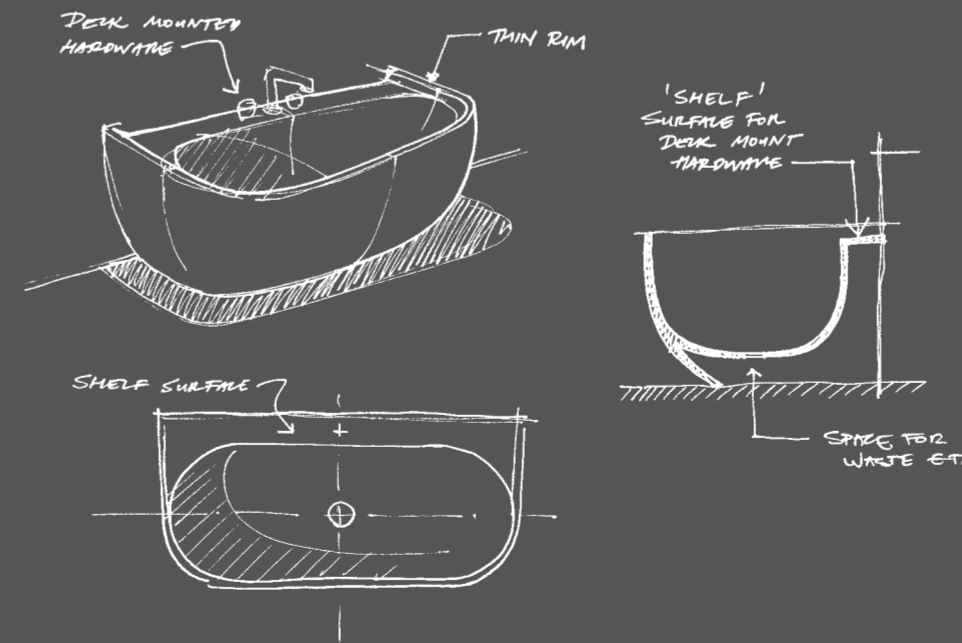

ELDON

1749(L) X 850(W) X 600(H)
52097.10

Eldon is the creation of leading British architecture and interior design studio Conran + Partners, who have applied their expertise learned through designing some of the world's top hotels and residences.

The contemporary back-to-wall bath is endowed with the curvaceous lines of a freestanding bath. A full-width tap deck hides all waste pipework and a moulded upstand allows tiles to be easily installed.

At 1749mm long, it's the perfect bathtub for bathrooms large and small where clean lines and day-to-day practicality are equally important.