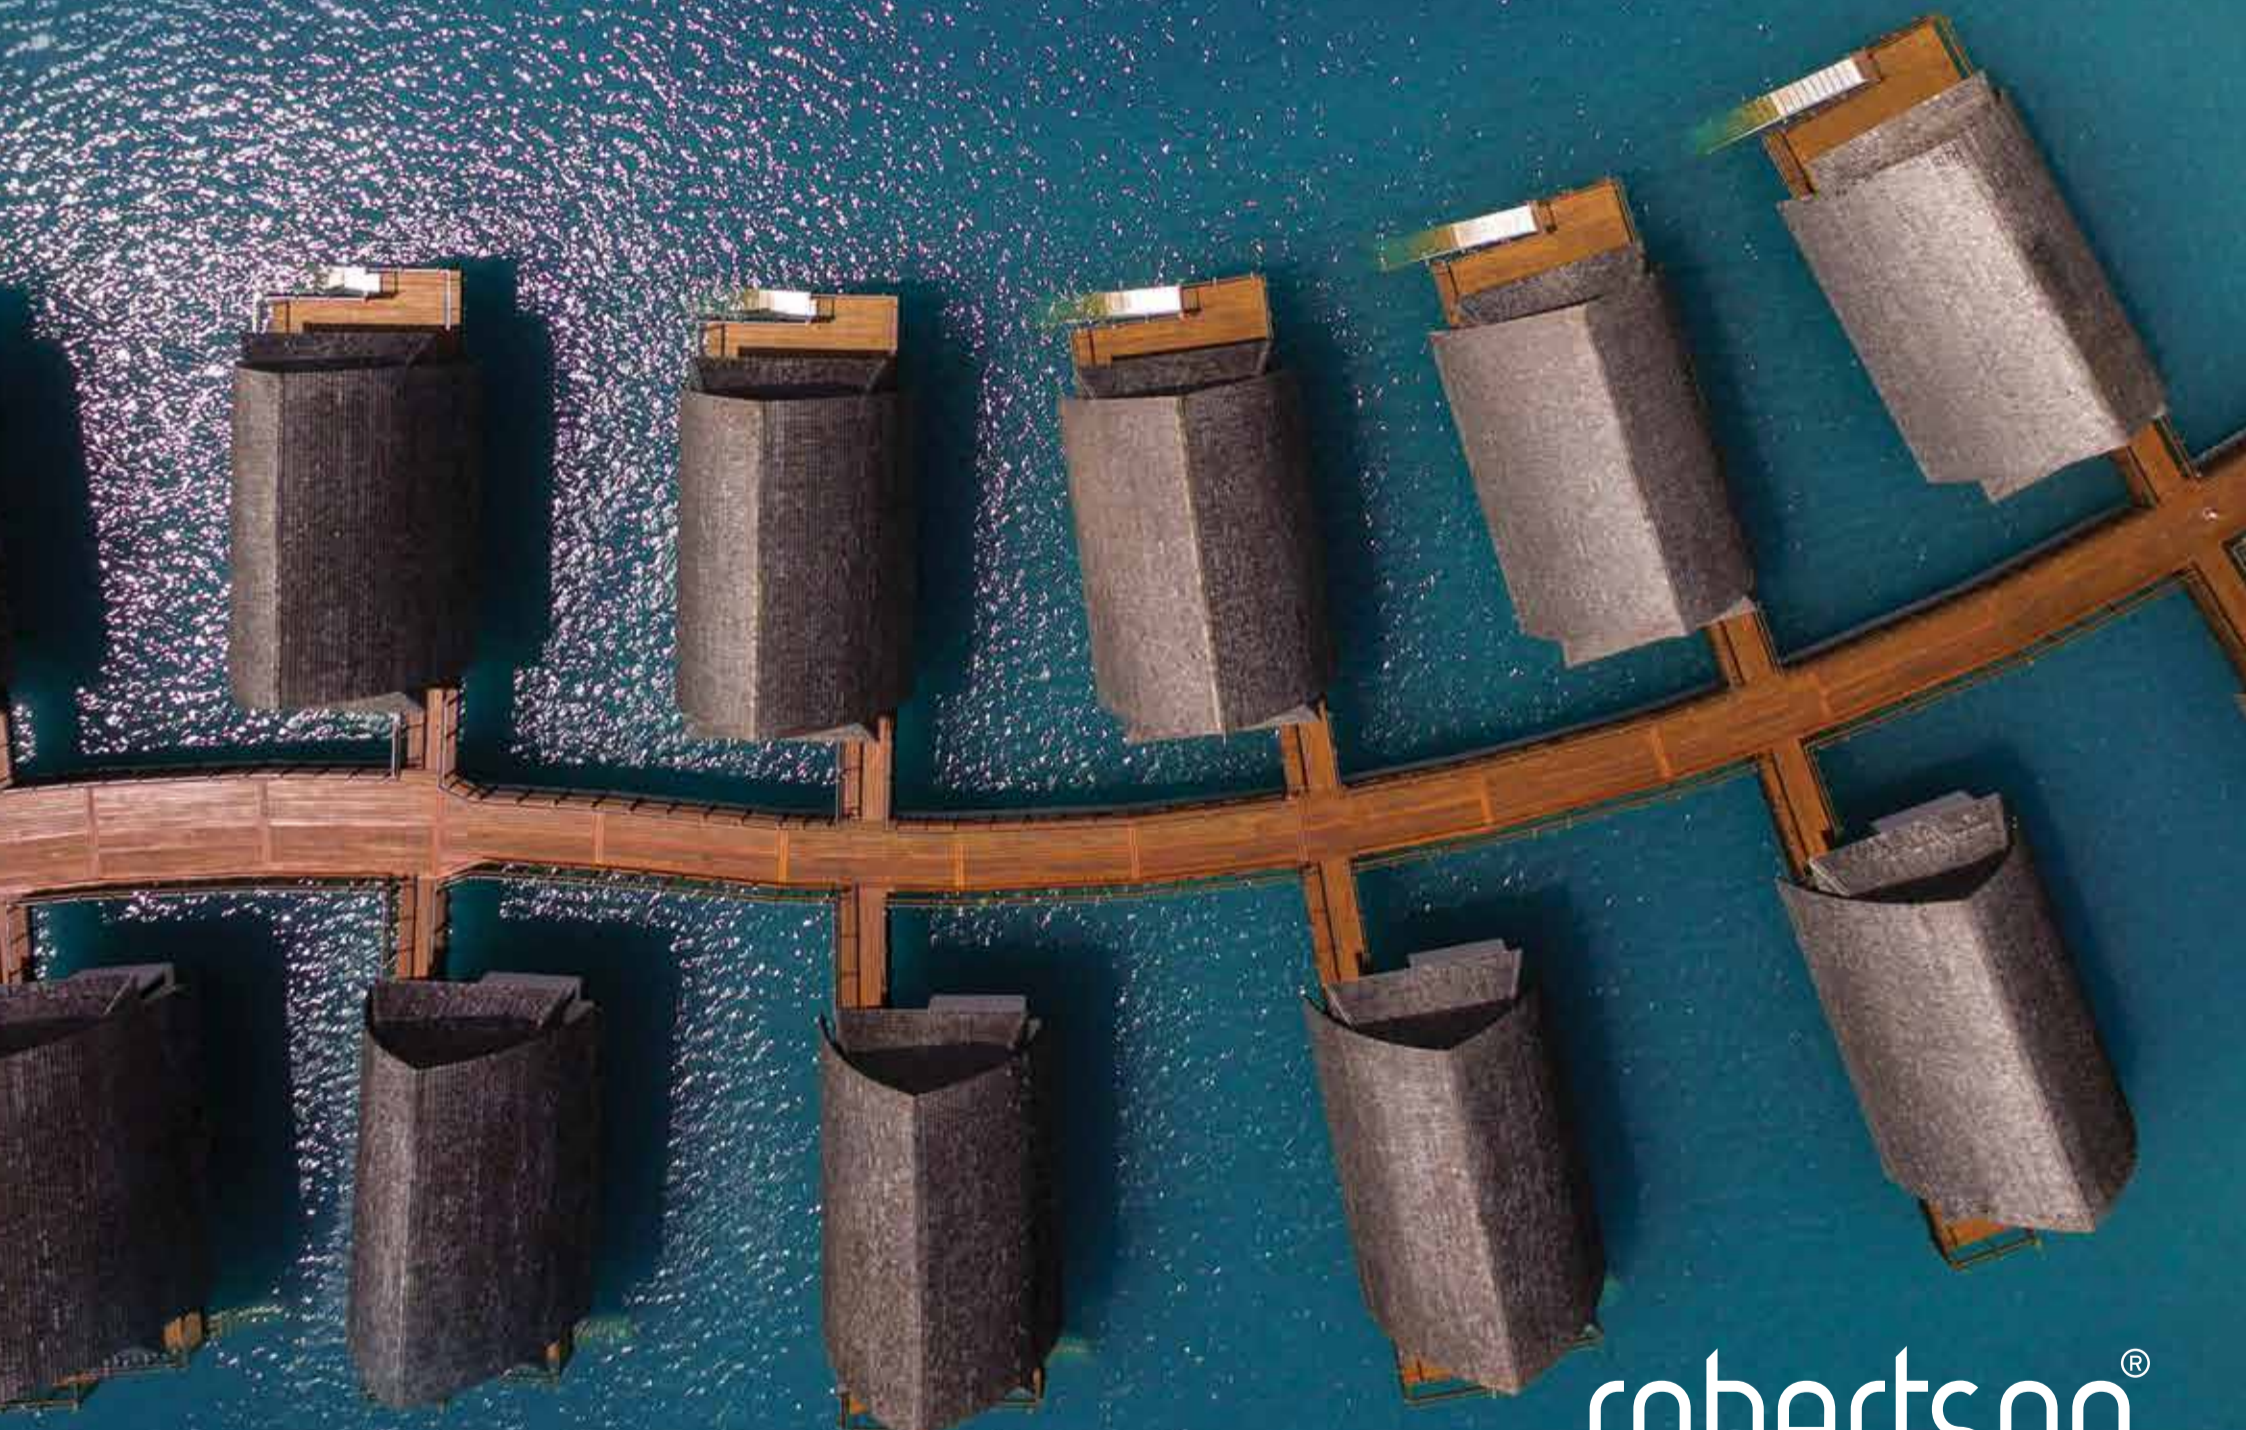

work

ideas

THE LATEST
IN BATHROOM
INSPIRATION

Cover Feature:
MARRIOTT.FIJI

WINTER
EDITION
2017

robertson®
BATHWARE
— SINCE 1987 —

ROBERTSON.CO.NZ