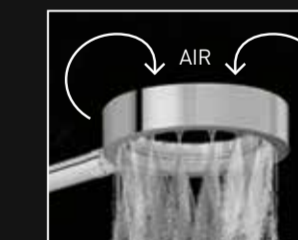

CONVENTIONAL
SHOWER FLOW

X-CITE IMPROVED
SHOWER FLOW

Air is pulled through the inner circle of the shower head, increasing the force of spray delivery.