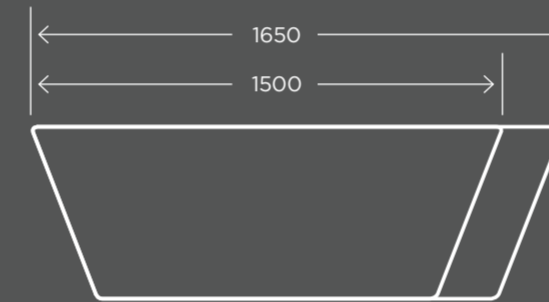

victoria + albert®

COMING SOON...

CLEAN LINES

VETRALLA

1500(L) X 731(W) X 548(H)
52094.10

VETRALLA II

1650(L) X 731(W) X 548(H)
52095.10

Simple, deep and double-ended – ideal for modern bathrooms where space is at a premium. Available in two lengths.

The contemporary back-to-wall bath is endowed with the curvaceous lines of a freestanding bath. A full-width tap deck hides all waste pipework and a moulded upstand allows tiles to be easily installed.