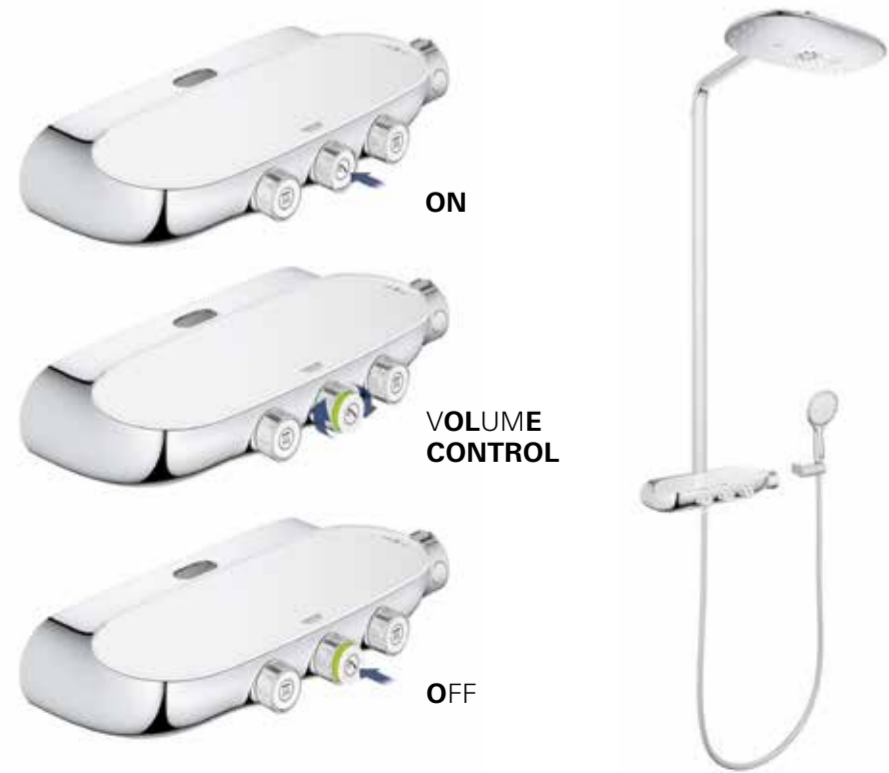

rich in volcanic limestone

AMERICAN STANDARD
Rotunda Bath
Column with
Hand Shower
42185.02

AMERICAN STANDARD
Cygnet Inset Basin
12916.10

AMERICAN STANDARD
Solo Extended
Height Basin
Mixer
33155.02

COMING SOON...

Pure Freude an Wasser

GROHE RAINSHOWER SMARTCONTROL 100% CONTROL

Enjoying a refreshing and personalised shower has never been easier. Just push the button to choose your preferred shower spray and enjoy. Switch whenever you like between a refreshing GROHE Rain/Rain O2 spray, the new TrioMassage spray to massage your head and shoulders, or simply have the Power&Soul® hand shower. Prefer two sprays at the same time? No problem, just activate both buttons.

And showering with GROHE SmartControl is even smarter... The innovative GROHE SmartControl technology offers spray selection and volume adjustment in one. Turn the GROHE ProGrip handle and alter the volume as you like. Your preferred volume setting is stored – perfect for a short shower pause or for your next shower. Smooth and intuitive controls, operated directly from the main shower unit, mean operation is simple and easy for the entire family – including children. That's Smart.